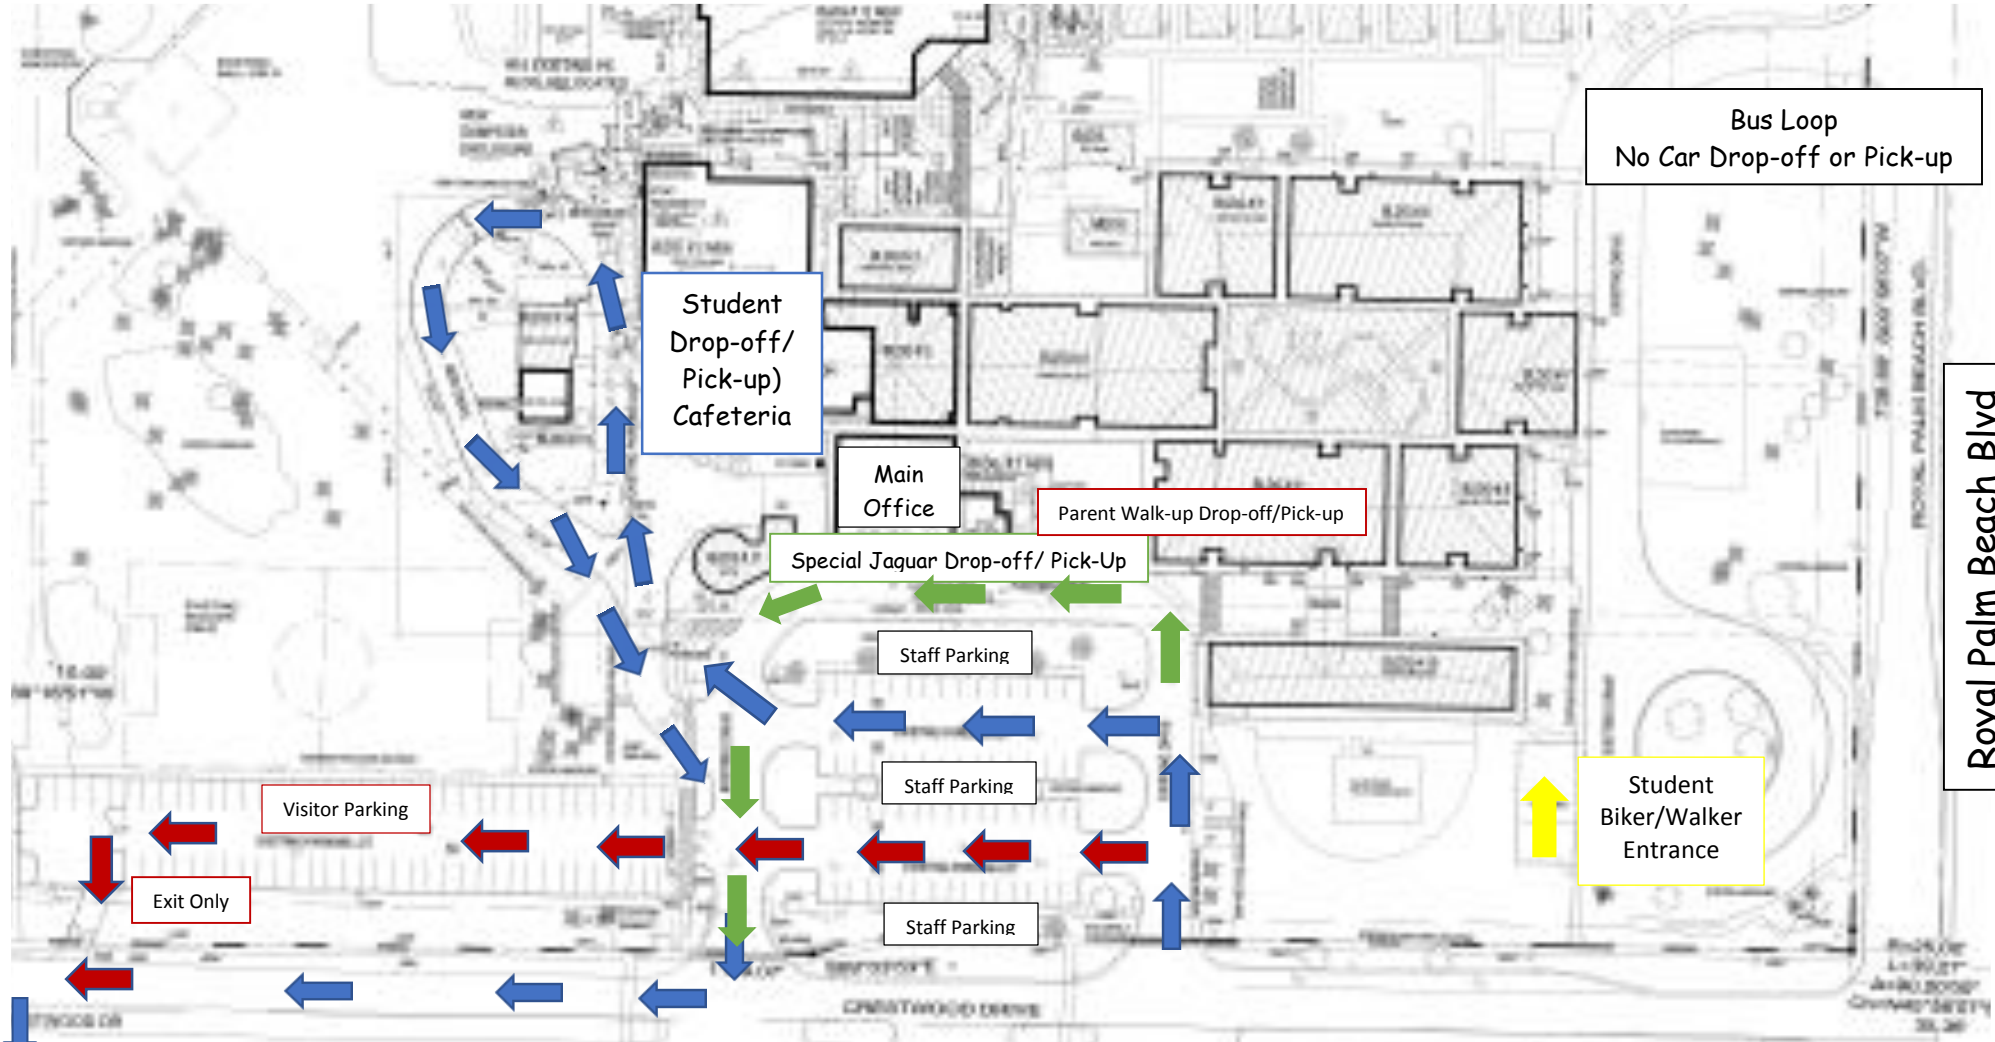

HL Johnson New Drop-off and Pick-up Locations FY18-19

Bus Loop
No Car Drop-off or Pick-up

Royal Palm Beach Blvd

Crestwood Blvd

U-turn if needed.

Arrow Key

- ➔ Blue Arrow ~ Car line pick-up and drop-off
- ➔ Green Arrow ~ Special Jaguar pick-up and drop-off
- ➔ Red Arrow ~ West Parking Lot only
- ➔ Yellow Arrow ~ Student Biker/Walker Entrance