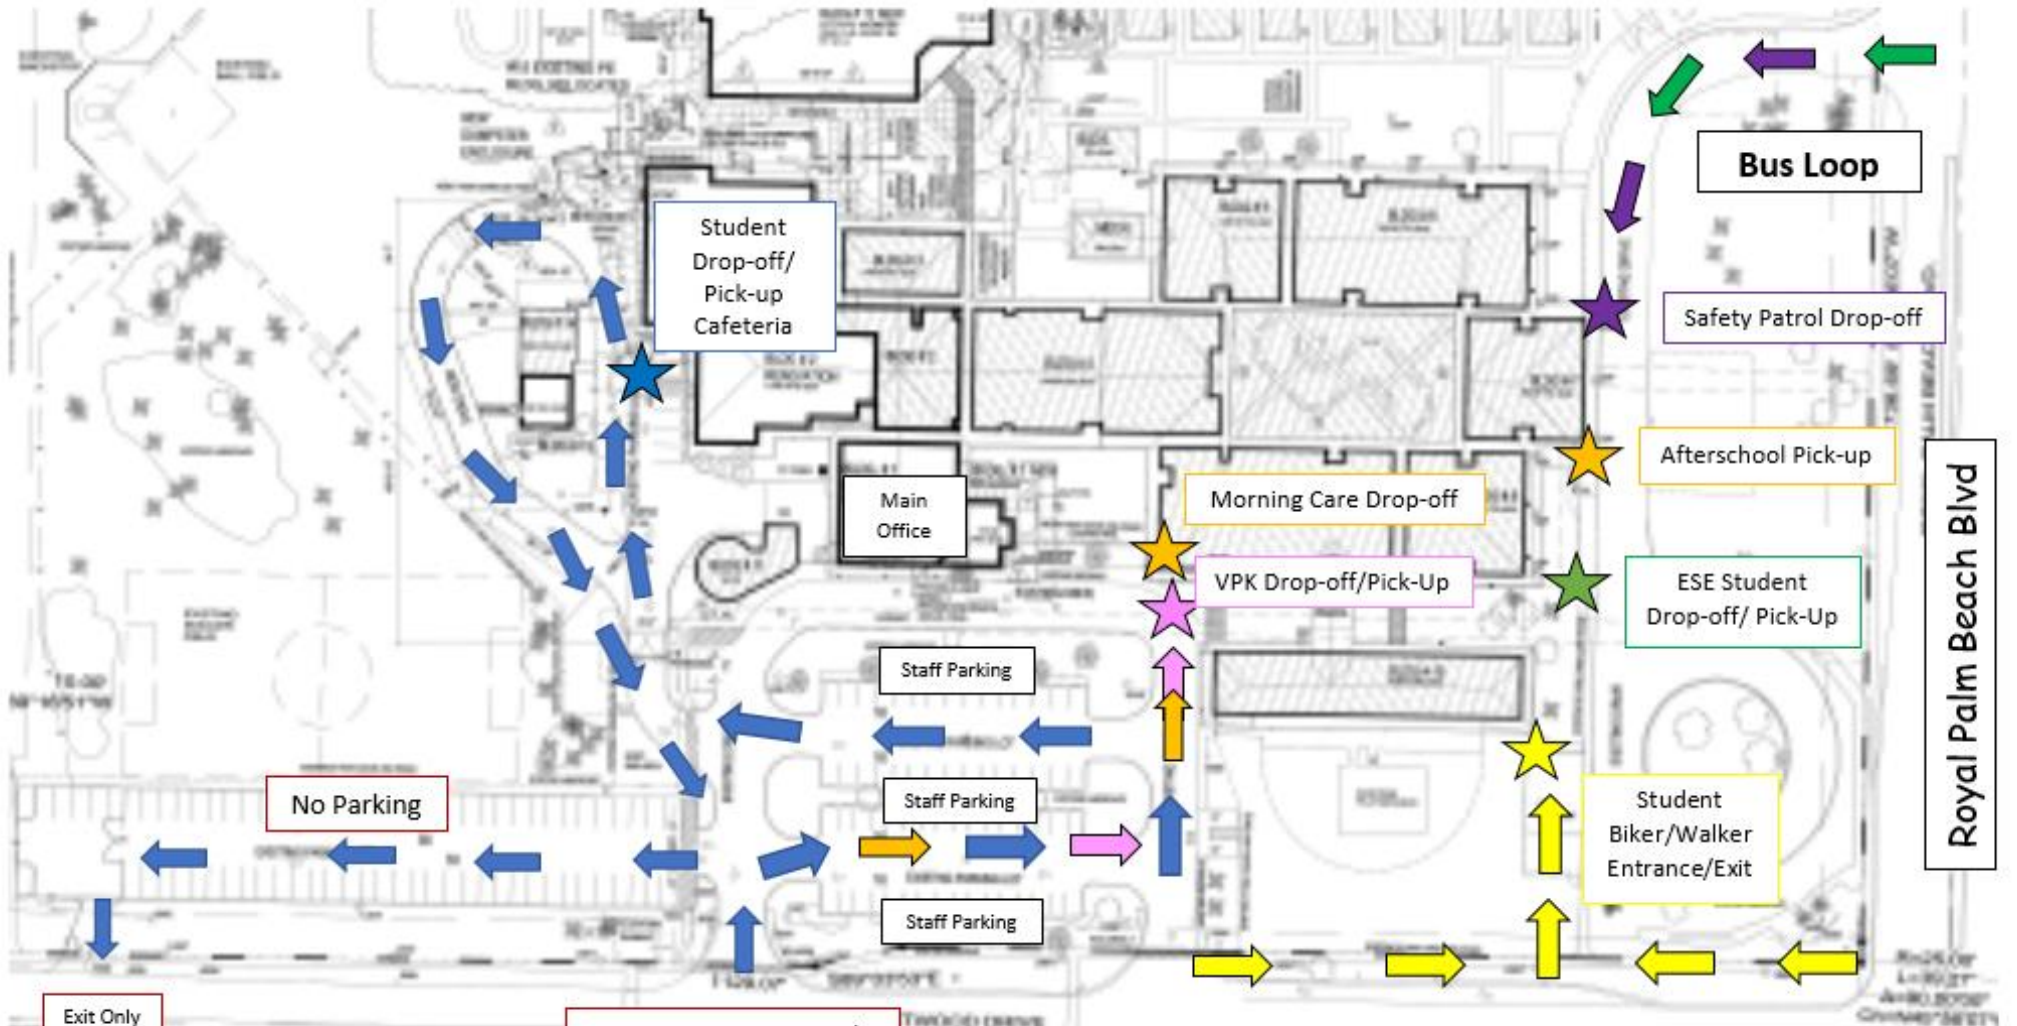

HL Johnson Drop-off and Pick-up Locations

FY20-21

Arrow and Star Key

- Blue Arrow and Star ~ Car line pick-up and drop-off
- Green Arrow and Star ~ ESE Student pick-up and drop-off
- Pink Arrow and Star ~ VPK Drop-off/Pick-up
- Yellow Arrow and Star ~ Student Biker/Walker Entrance
- Orange Arrow and Star ~ Morning Care Drop-off and Aftercare Pick-up
- Purple Arrow and Star ~ Safety Patrol Drop-off

At this time, visitors are NOT allowed on campus. Students must be dropped off in the designed areas only. Visitors, including parents and guardians are not allowed to park and walk up. Main office is by appointment only.